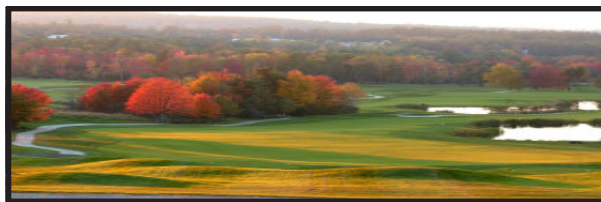

$5399 (includes carts)

SILVER Level

- ✓ *Unlimited Golf for two designated employees in your company*
- ✓ *50 18-hole golf rounds for your employees and clients*
- ✓ *Member tournaments & league play available for designates*
- ✓ *1 free 20 minute lesson from head professional for each designate*
- ✓ *Invitation to off season banquet for each designate*
- ✓ *2 Ghin Handicap Cards for two designates*

$3399 w/carts $4149

BRONZE Level

- ✓ *Unlimited Golf for one designated employee in your company*
- ✓ *25 18-hole golf rounds for your employees and clients*
- ✓ *Member tournaments & league play available for designates*
- ✓ *1 free 20 minute lesson from head professional for designate*
- ✓ *Invitation to off season banquet for designate*
- ✓ *1 Ghin Handicap Cards for designate*

$2199 w/carts $2649

The corporate membership to Spring Meadows gives us the flexibility to reward customers and employees with a golf outing, yet doesn't require a 'member' to accompany them. Our guests get the privileges of membership on one of Maine's finest golf courses. The staff is 'outstanding' and the course is always in 'great shape'.
*Bruce Forsley, VP, Sales and Marketing
Shipyards Brewing Company*

Custom packages for rounds of golf are available.

Spring Meadows Corporate Certificates are the best. The flexibility with the play passes and corporate style certificates make it an all around and complete package.
*Richard A. McCann
President, McCann Fabrication*